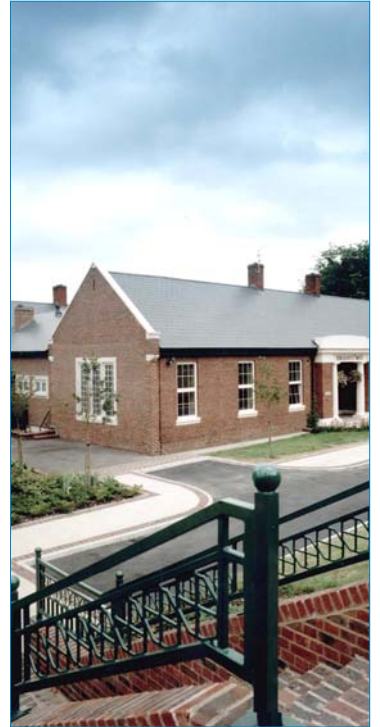

PROJECT PROFILE

CLIENT:
MoD RAF

SERVICES:
Design and project
management